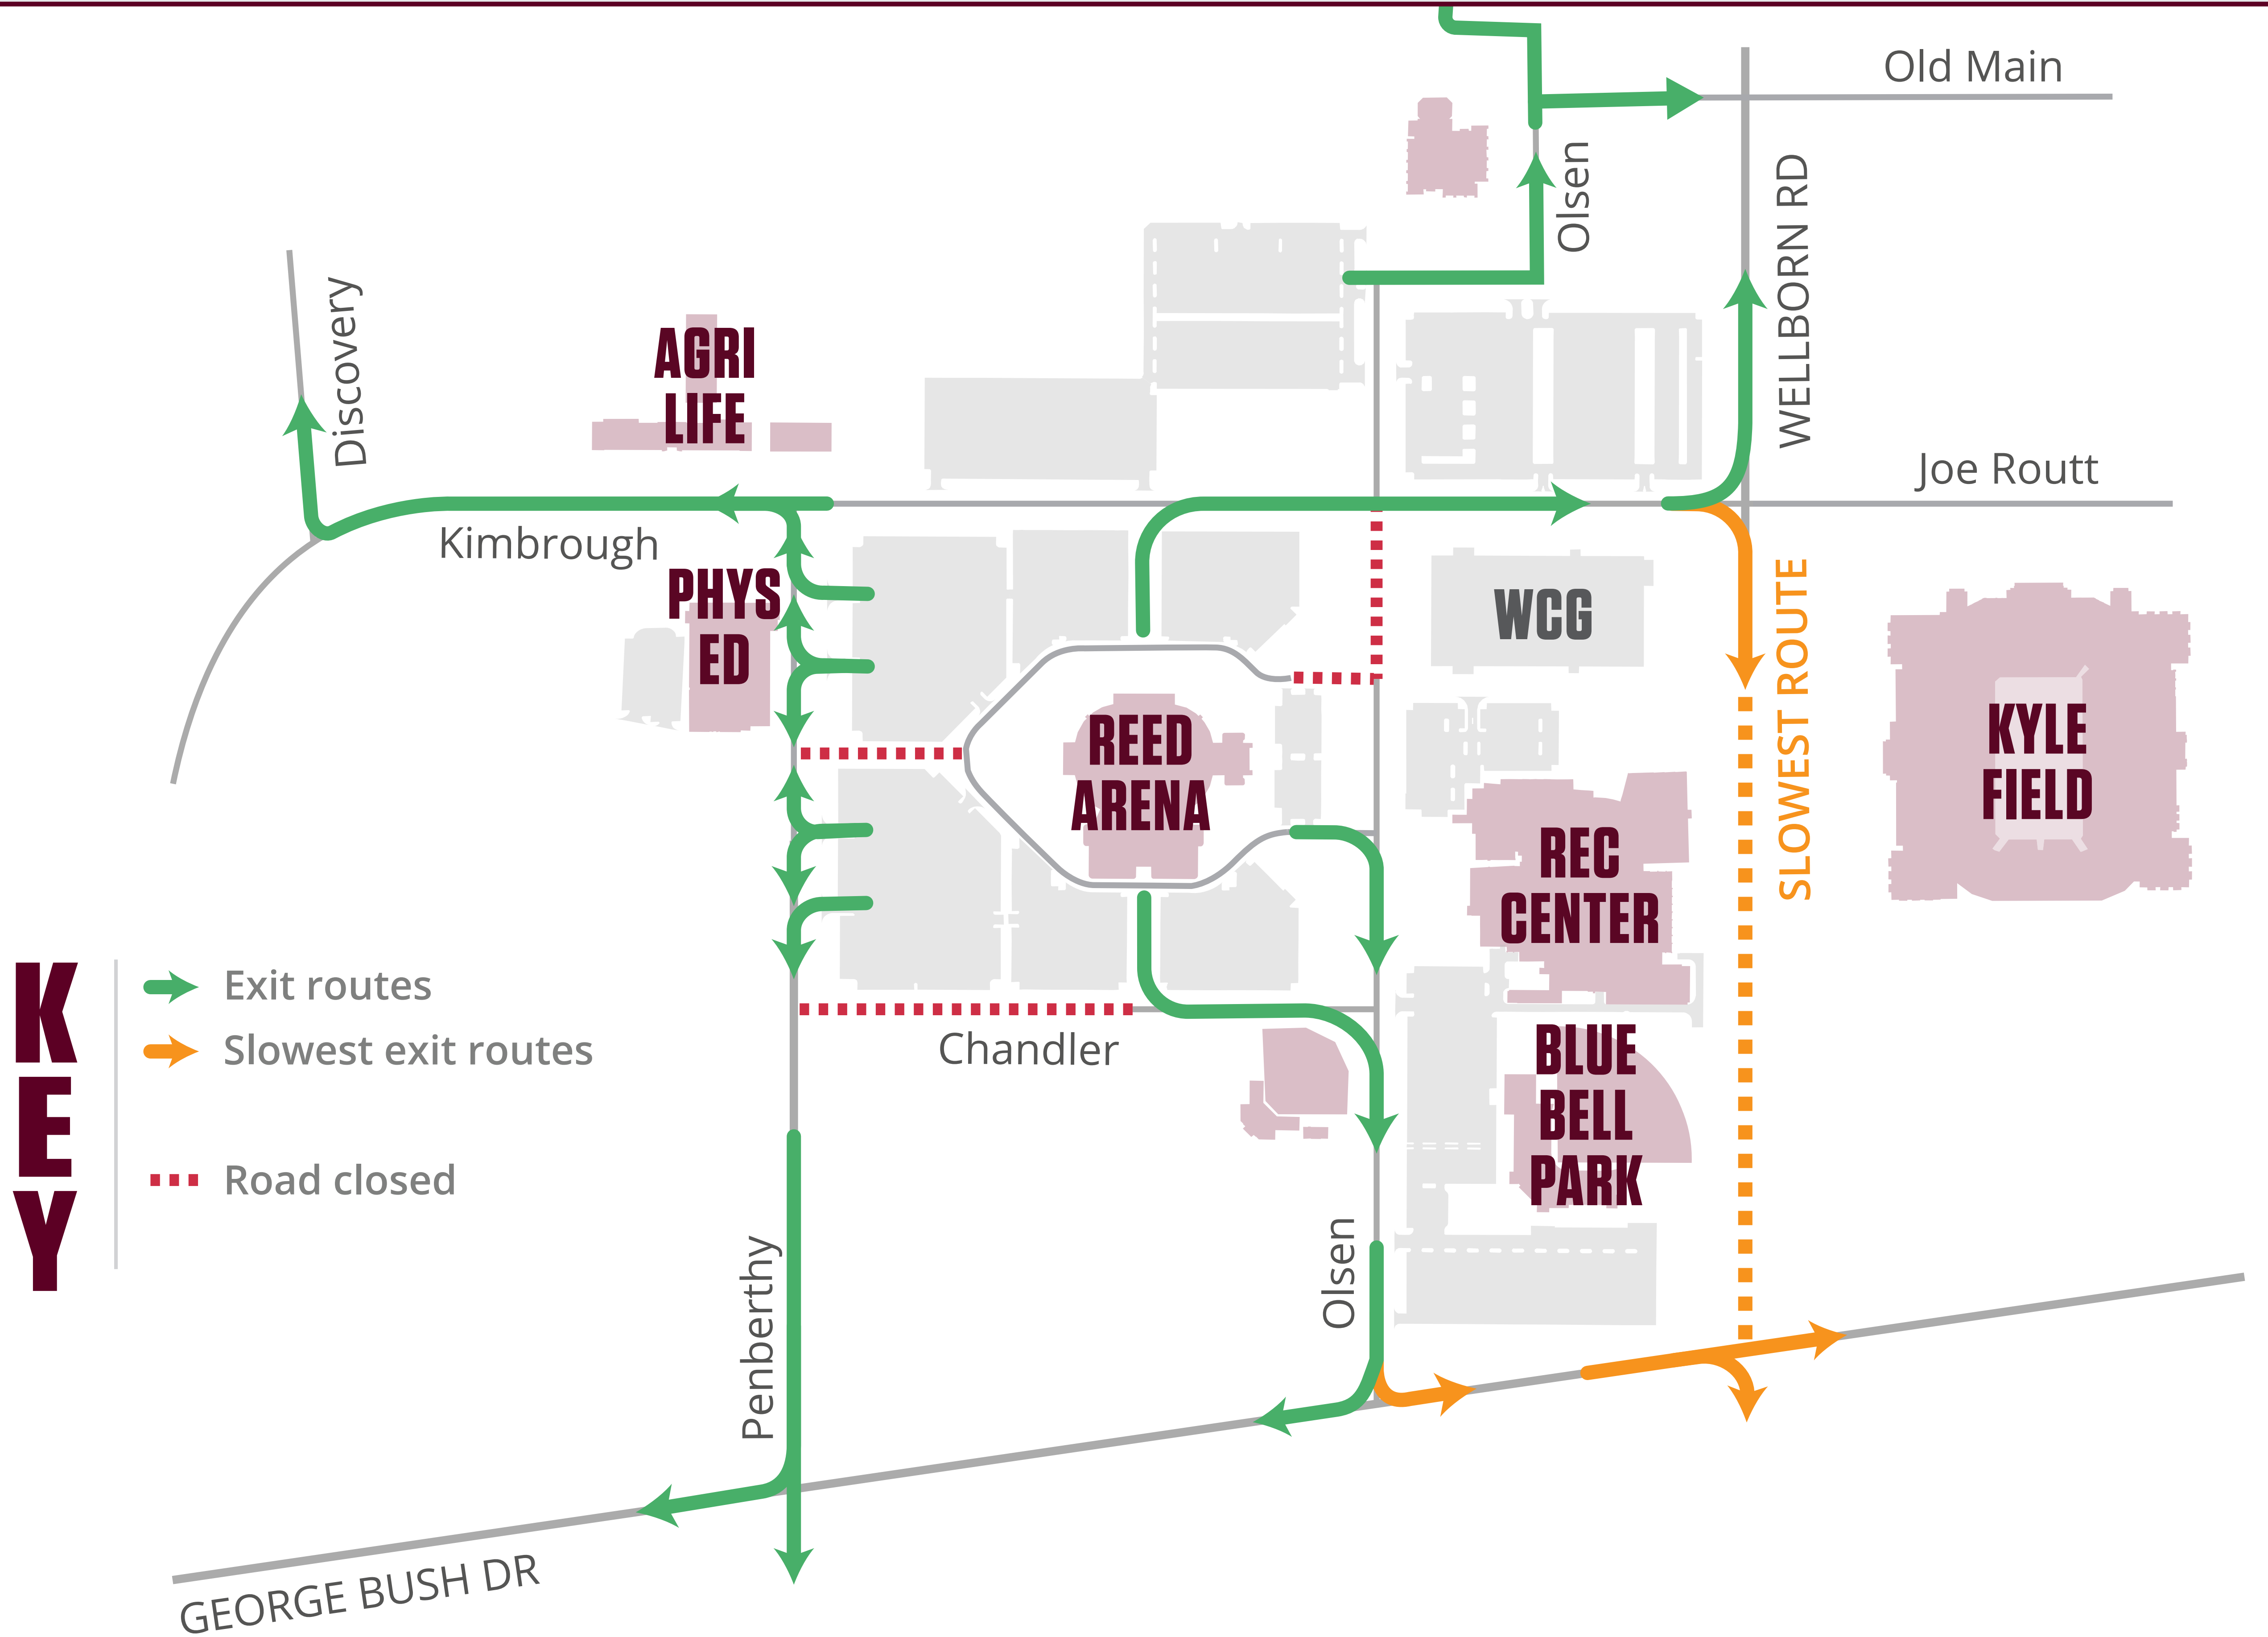

LEAVING REED ARENA AFTER GRADUATION

Get away from Reed Arena first, then go toward your destination

DESTINATION
AGGIELAND

**AGGIE
ATHLETICS**

visit 12thman.com for
tickets and athletics info

**FOLLOW US
ON TWITTER**

@GetToAggieGame for
gameday traffic updates

**CAMPUS
PARKING**

visit transport.tamu.edu
for info on campus parking