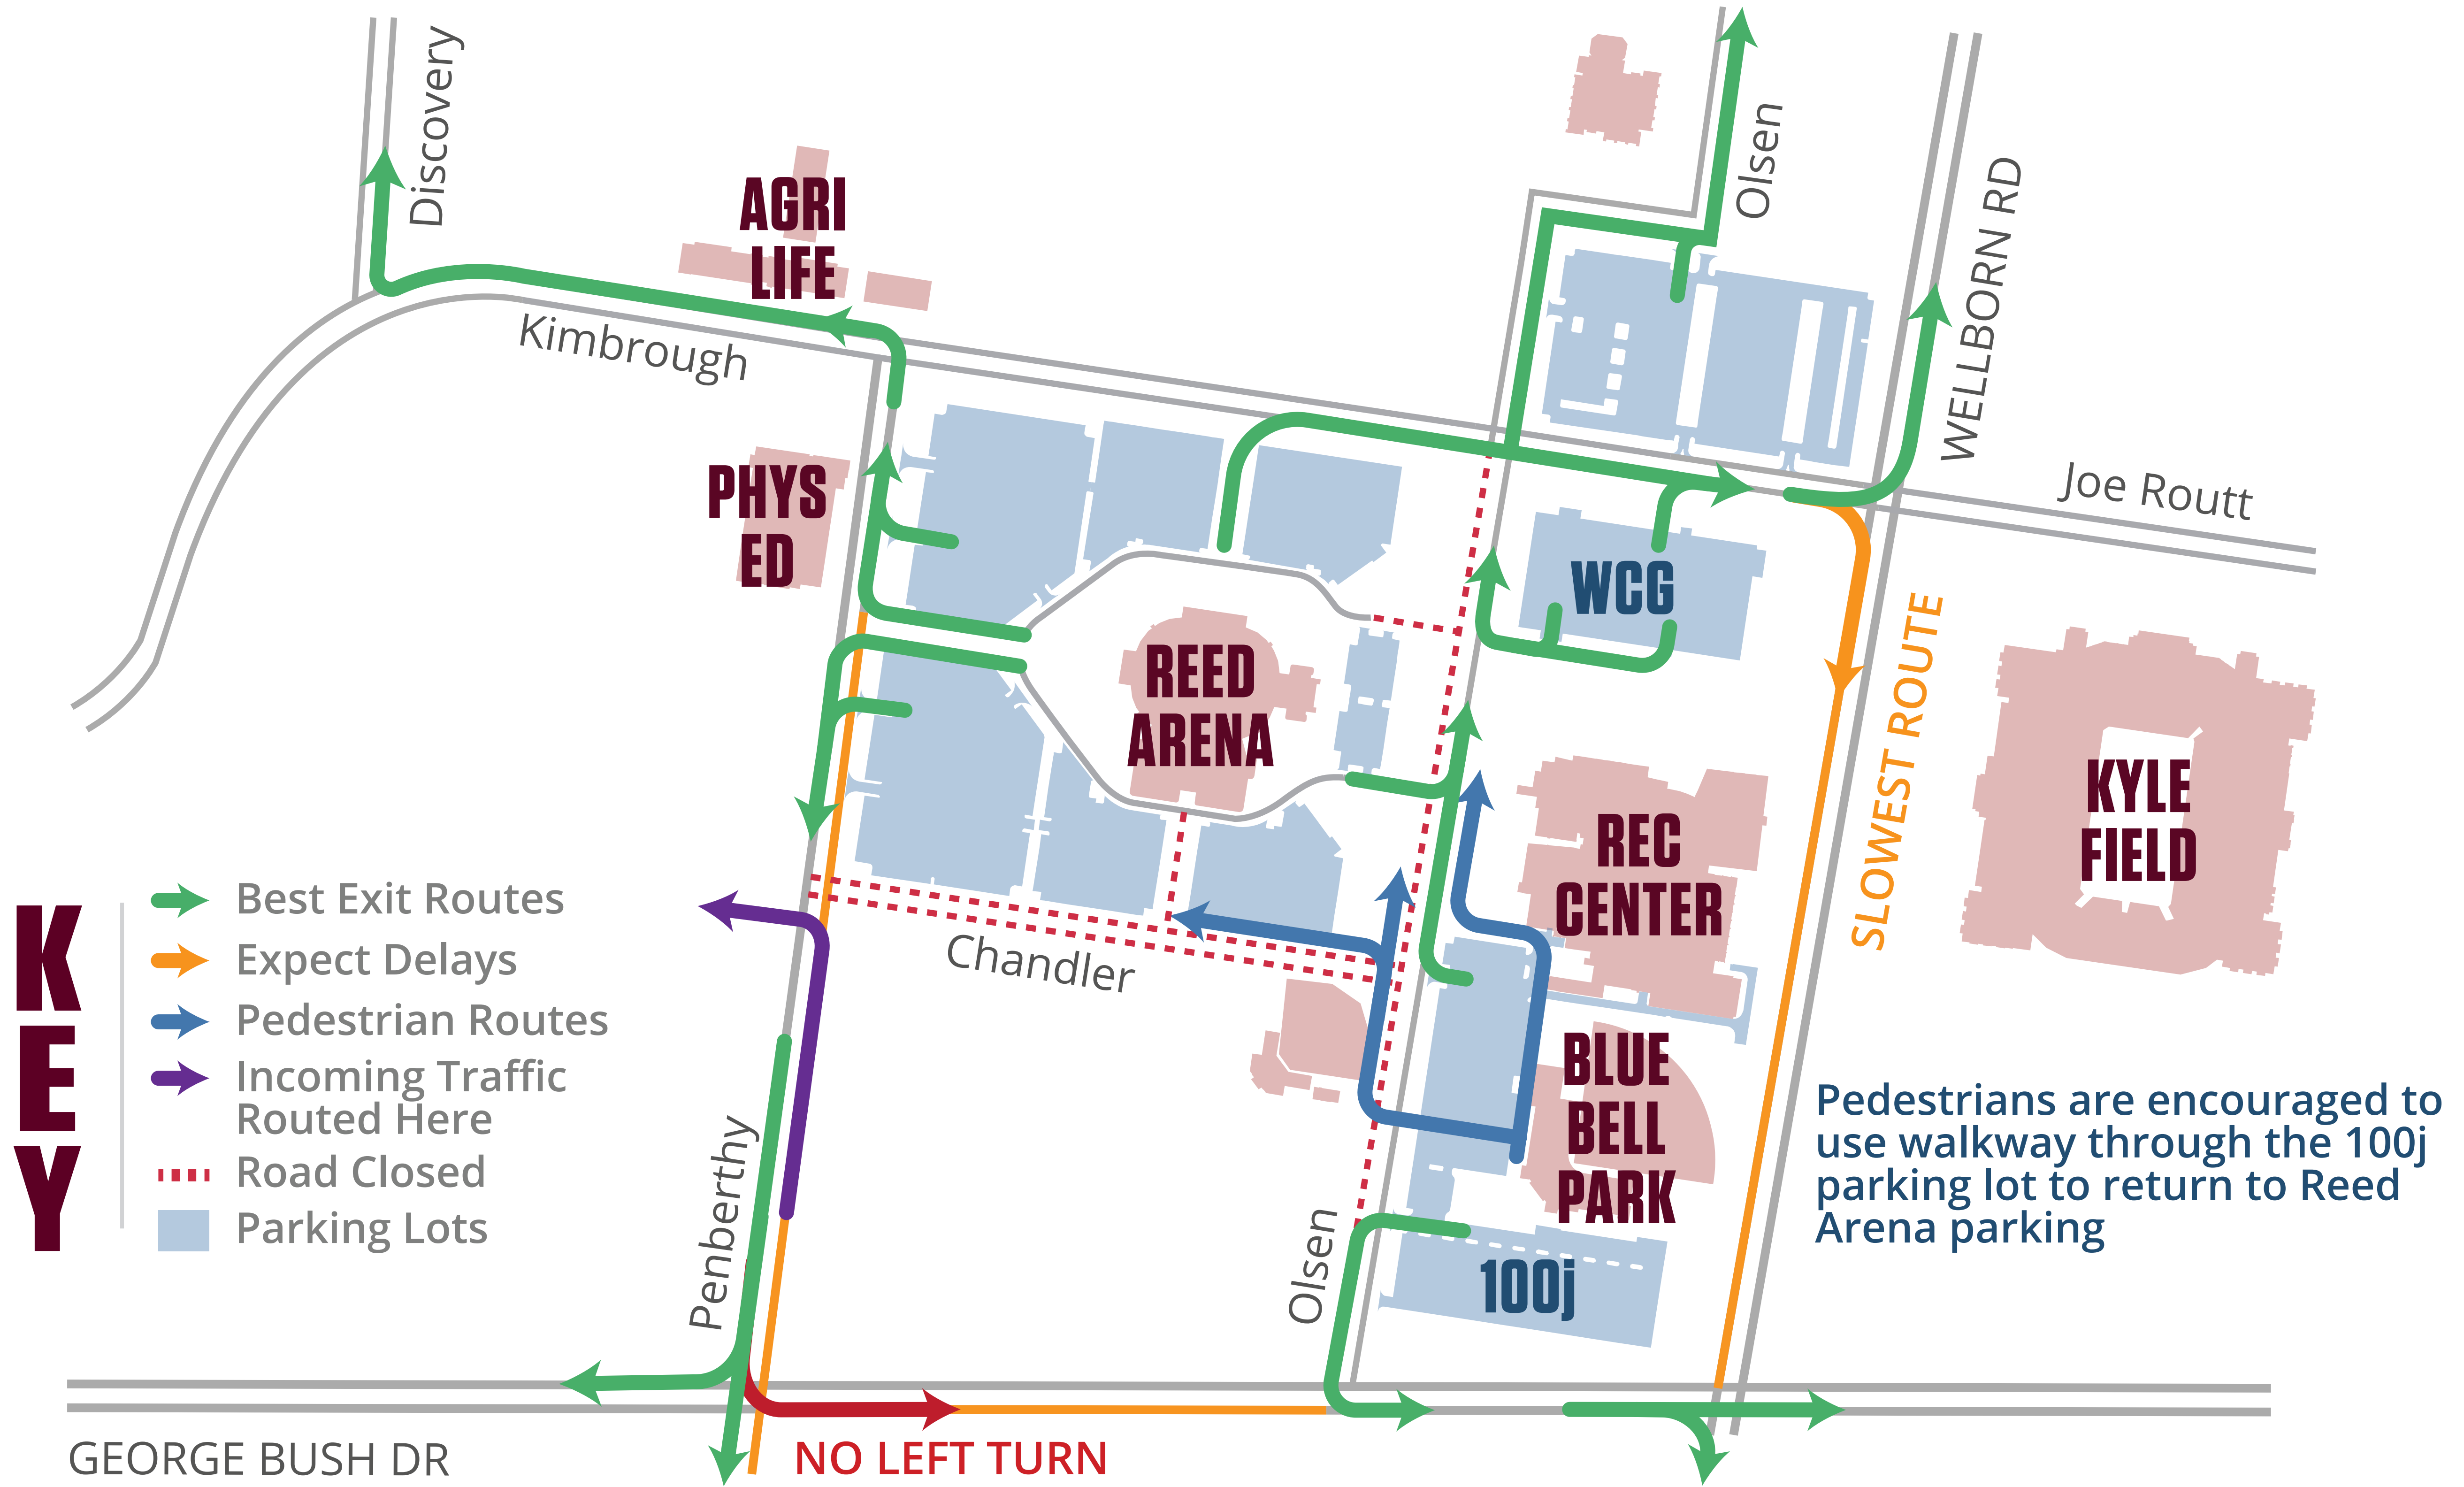

LEAVING AGGIE BASEBALL GAMES

Get away from Blue Bell Park first, then go toward your destination

DESTINATION
AGGIELAND

AGGIE ATHLETICS

visit 12thman.com for tickets and athletics info

FOLLOW US ON TWITTER

@GetToAggieGame for gameday traffic updates

WHERE'S MY BUS?

visit m.tamu.edu for real-time bus locations