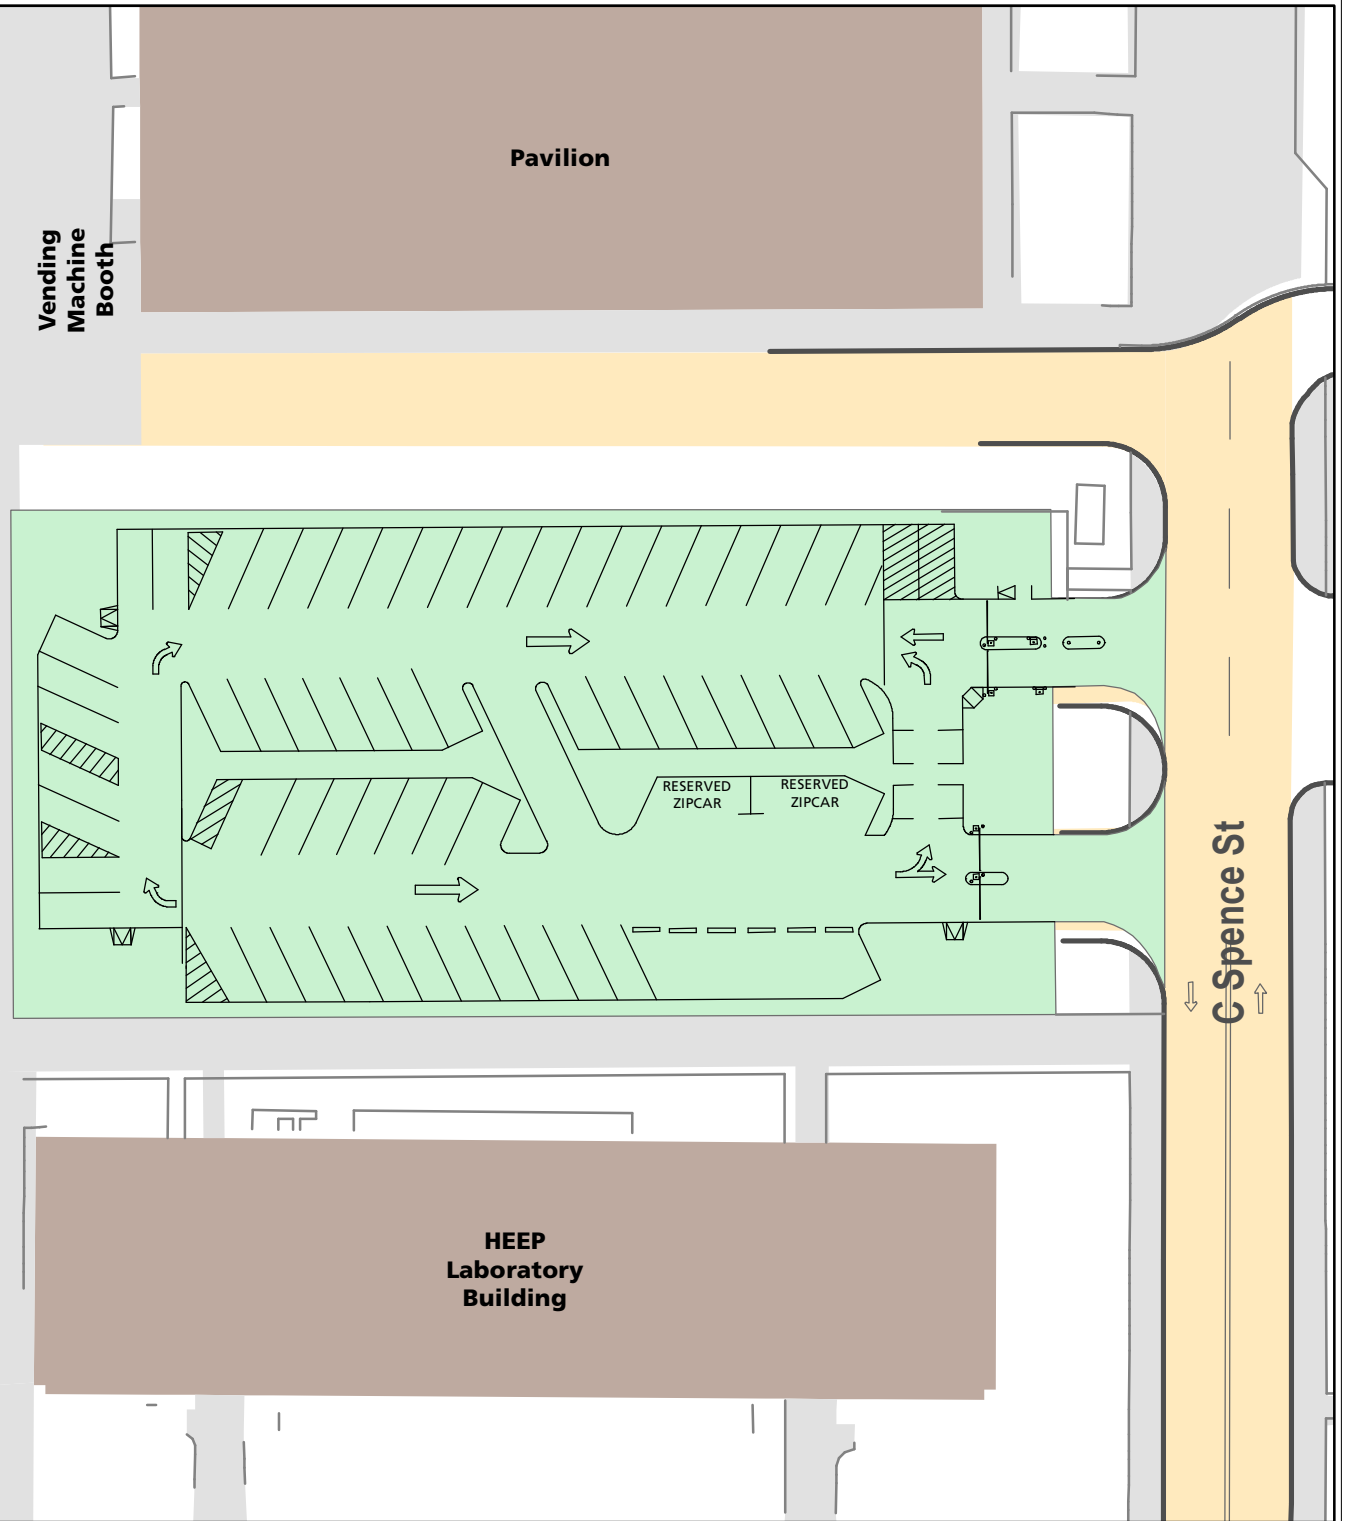

# Central Campus Garage

Evans  
Library

## Level 2

### Parking Space Count:

Regular:	34
Reserved:	0
DVS:	2
Visitor:	25
Accessible:	0
Visitor Accessible:	0
Service:	0
Other:	0
<b>Total:</b>	<b>61</b>

TEXAS A&M UNIVERSITY  
Transportation Services