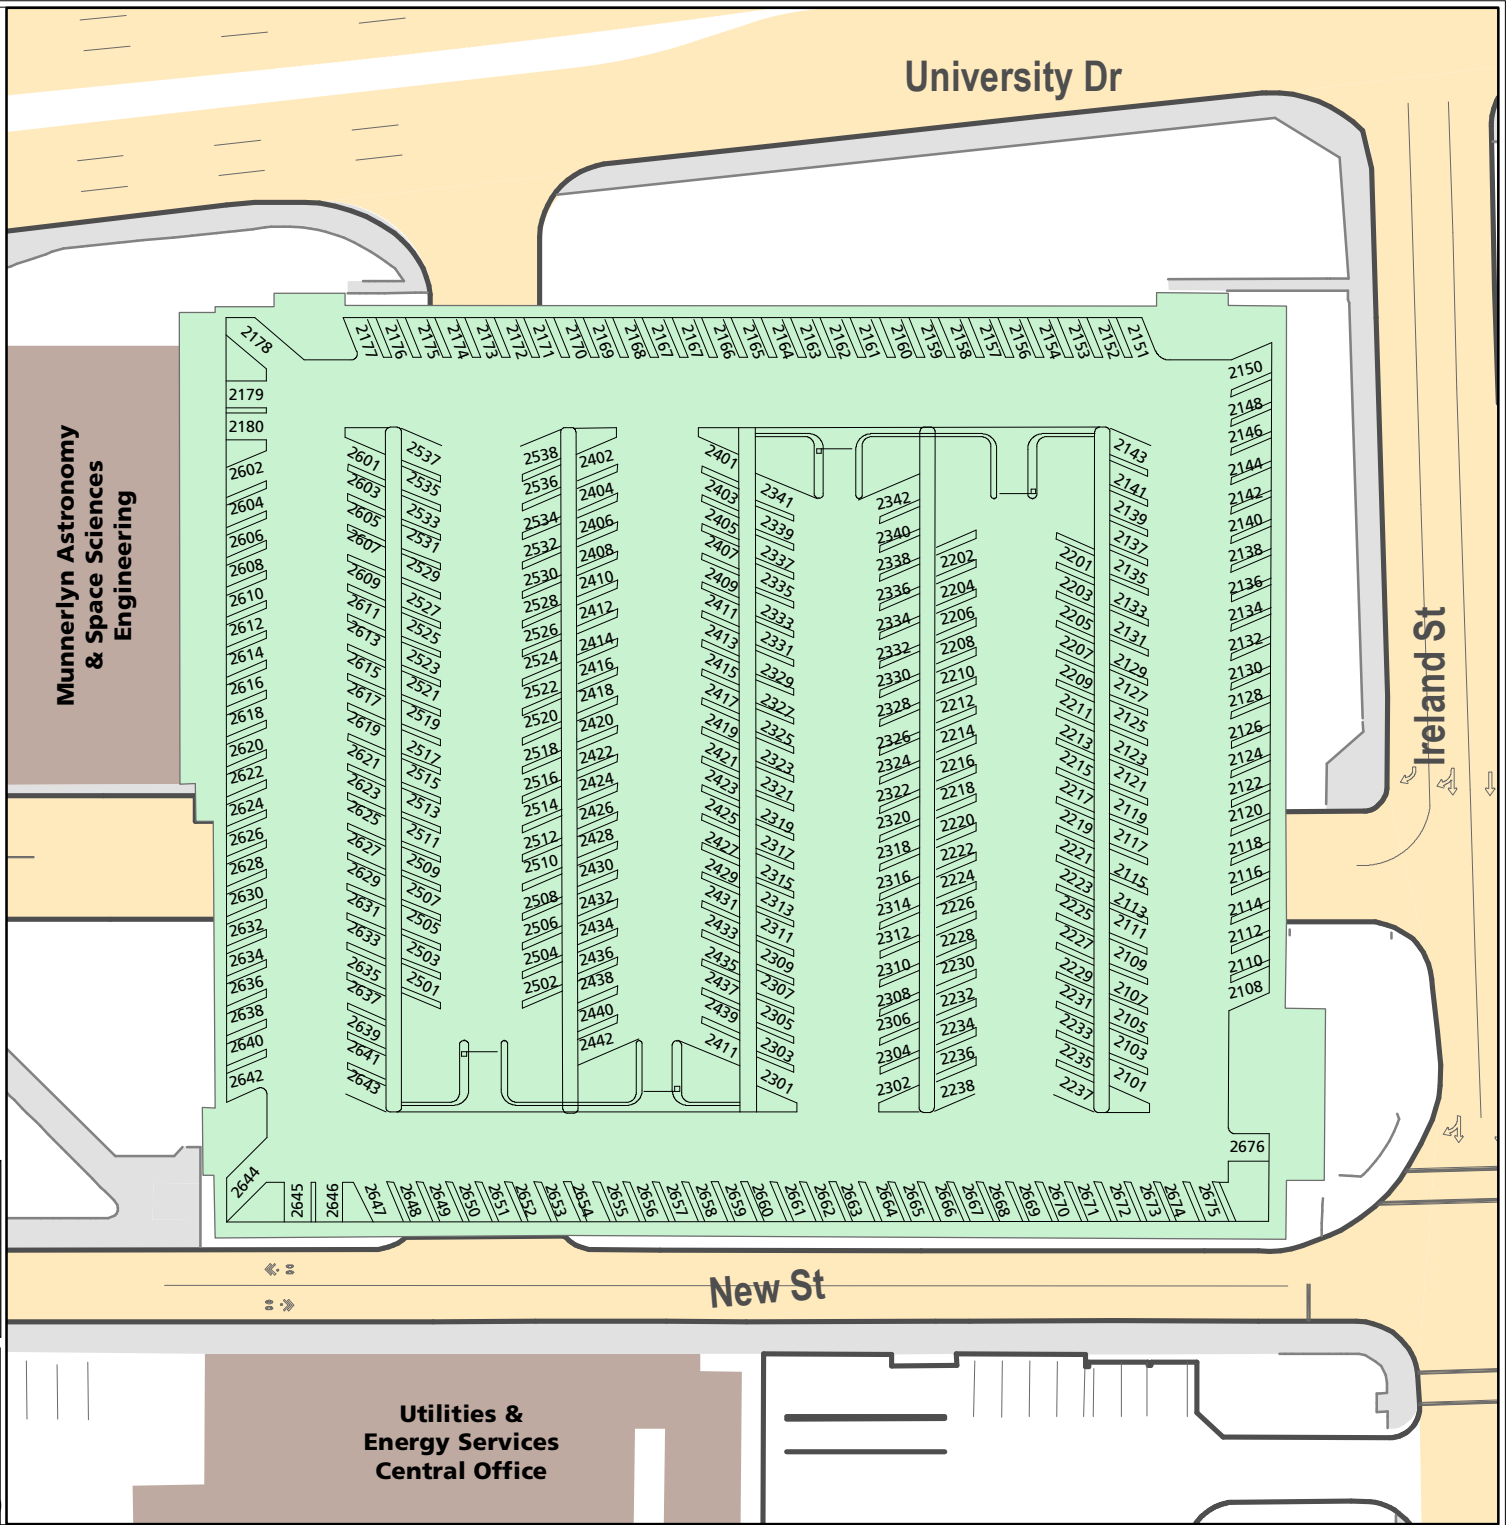

Northside Garage Level 2

Parking Space Count:

Regular:	0
Reserved:	310
DVS:	0
Visitor:	0
Accessible:	0
Visitor Accessible:	0
Service:	0
Other:	0
Total:	310

TEXAS A&M UNIVERSITY
Transportation Services