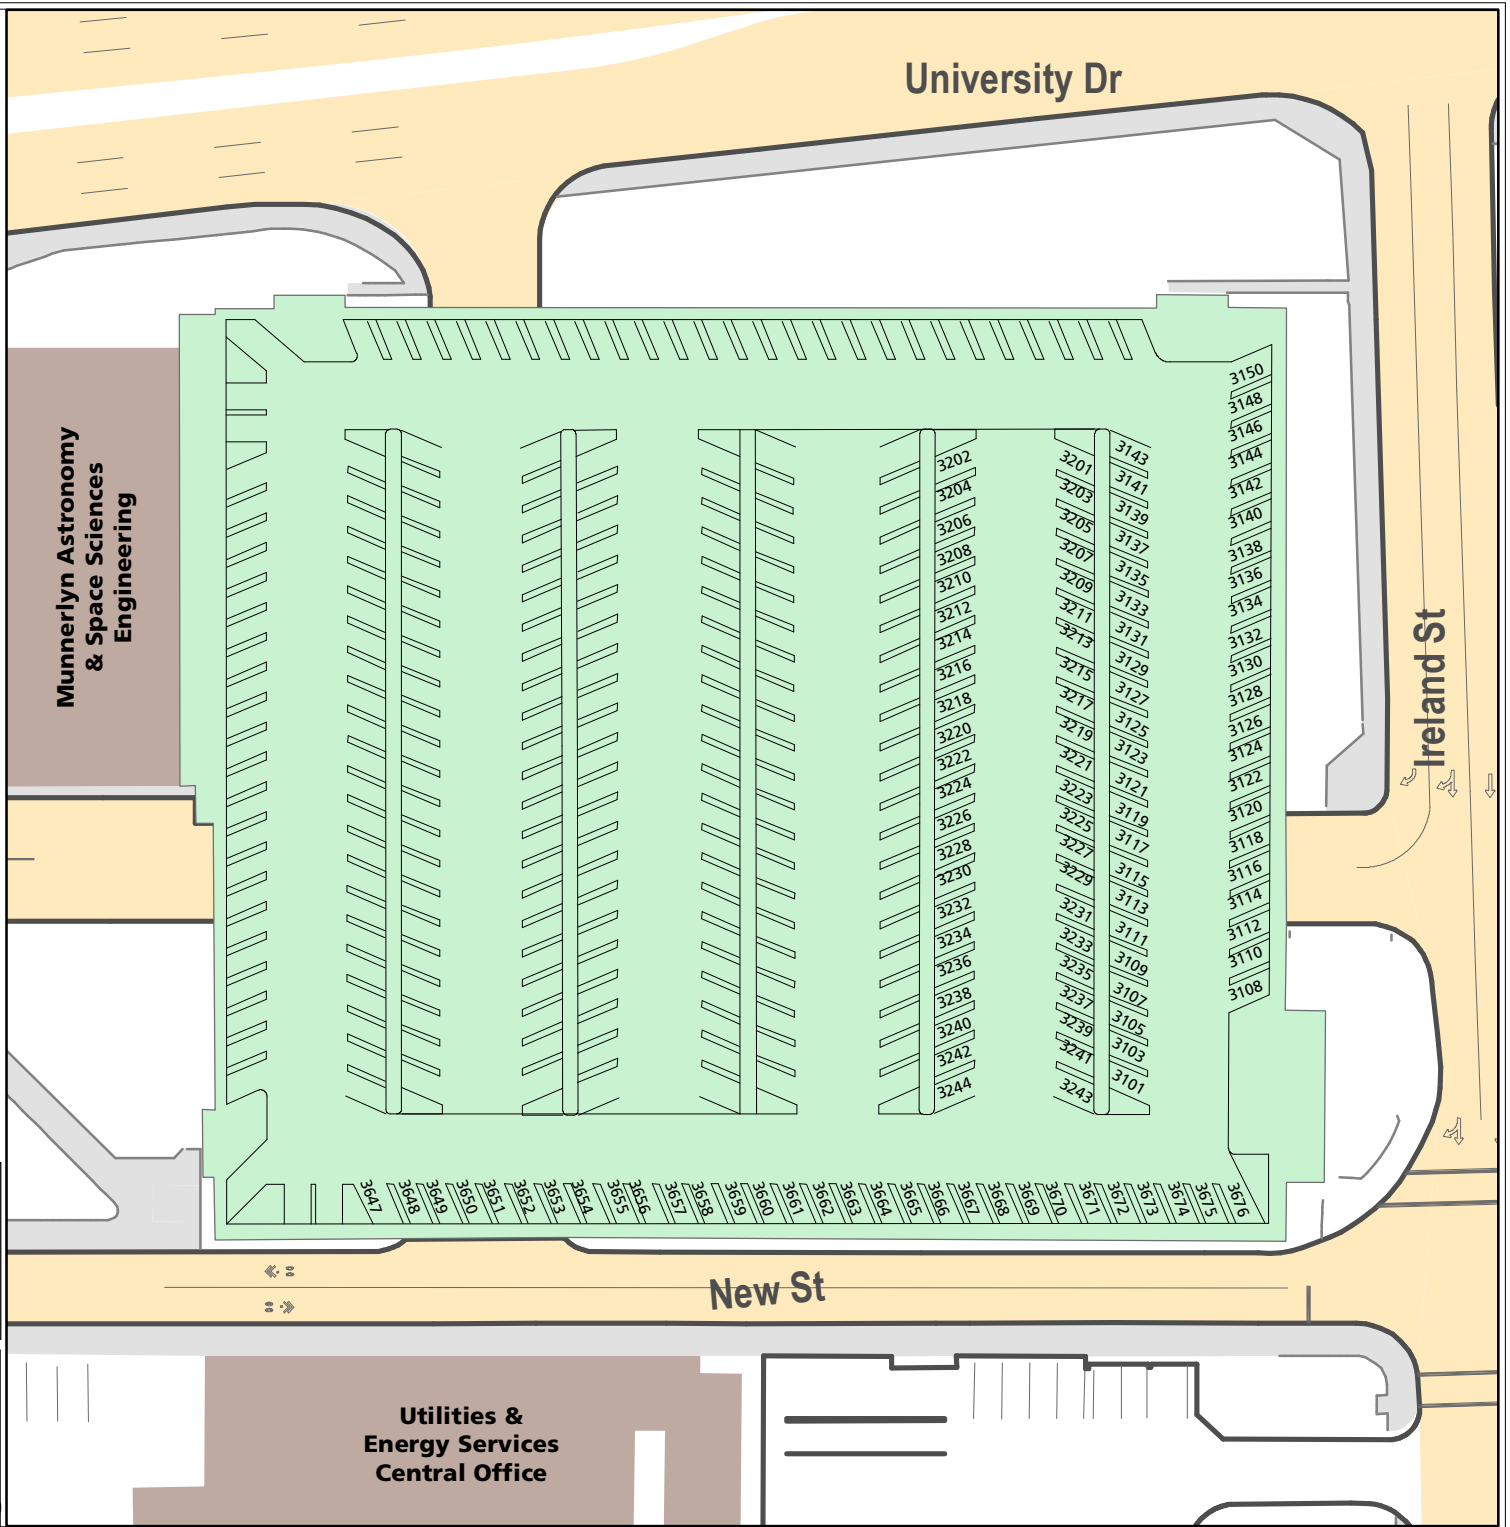

Northside Garage

Level 3

Parking Space Count:

Regular:	208
Reserved:	118
DVS:	0
Visitor:	0
Accessible:	0
Visitor Accessible:	0
Service:	0
Other:	0

Total: 326

TEXAS A&M UNIVERSITY
Transportation Services