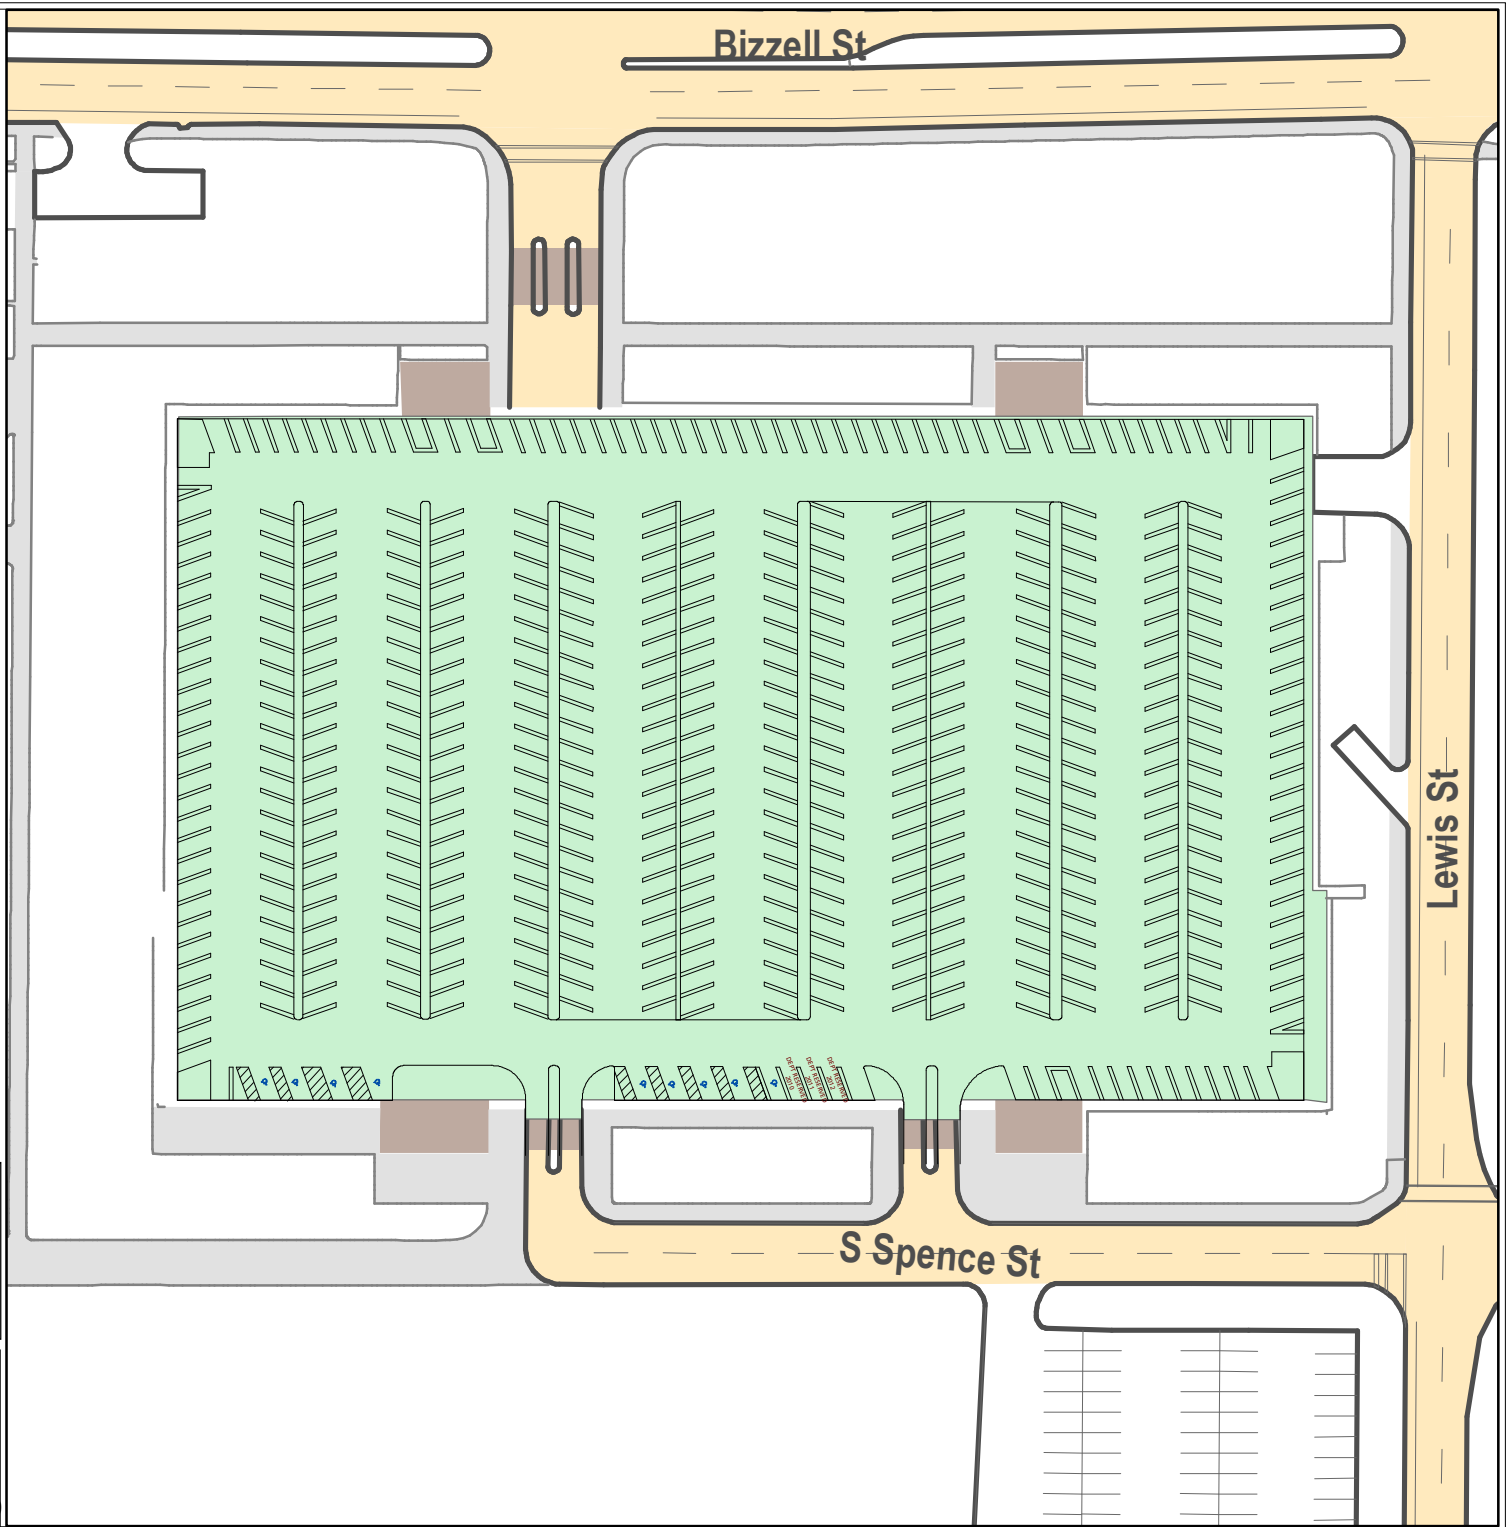

Southside Garage

Level 2

Parking Space Count:

Regular:	486
Reserved:	0
DVS:	3
Visitor:	0
Accessible:	9
Visitor Accessible:	0
Service:	0
Other:	0

Total: 498

TEXAS A&M UNIVERSITY
Transportation Services