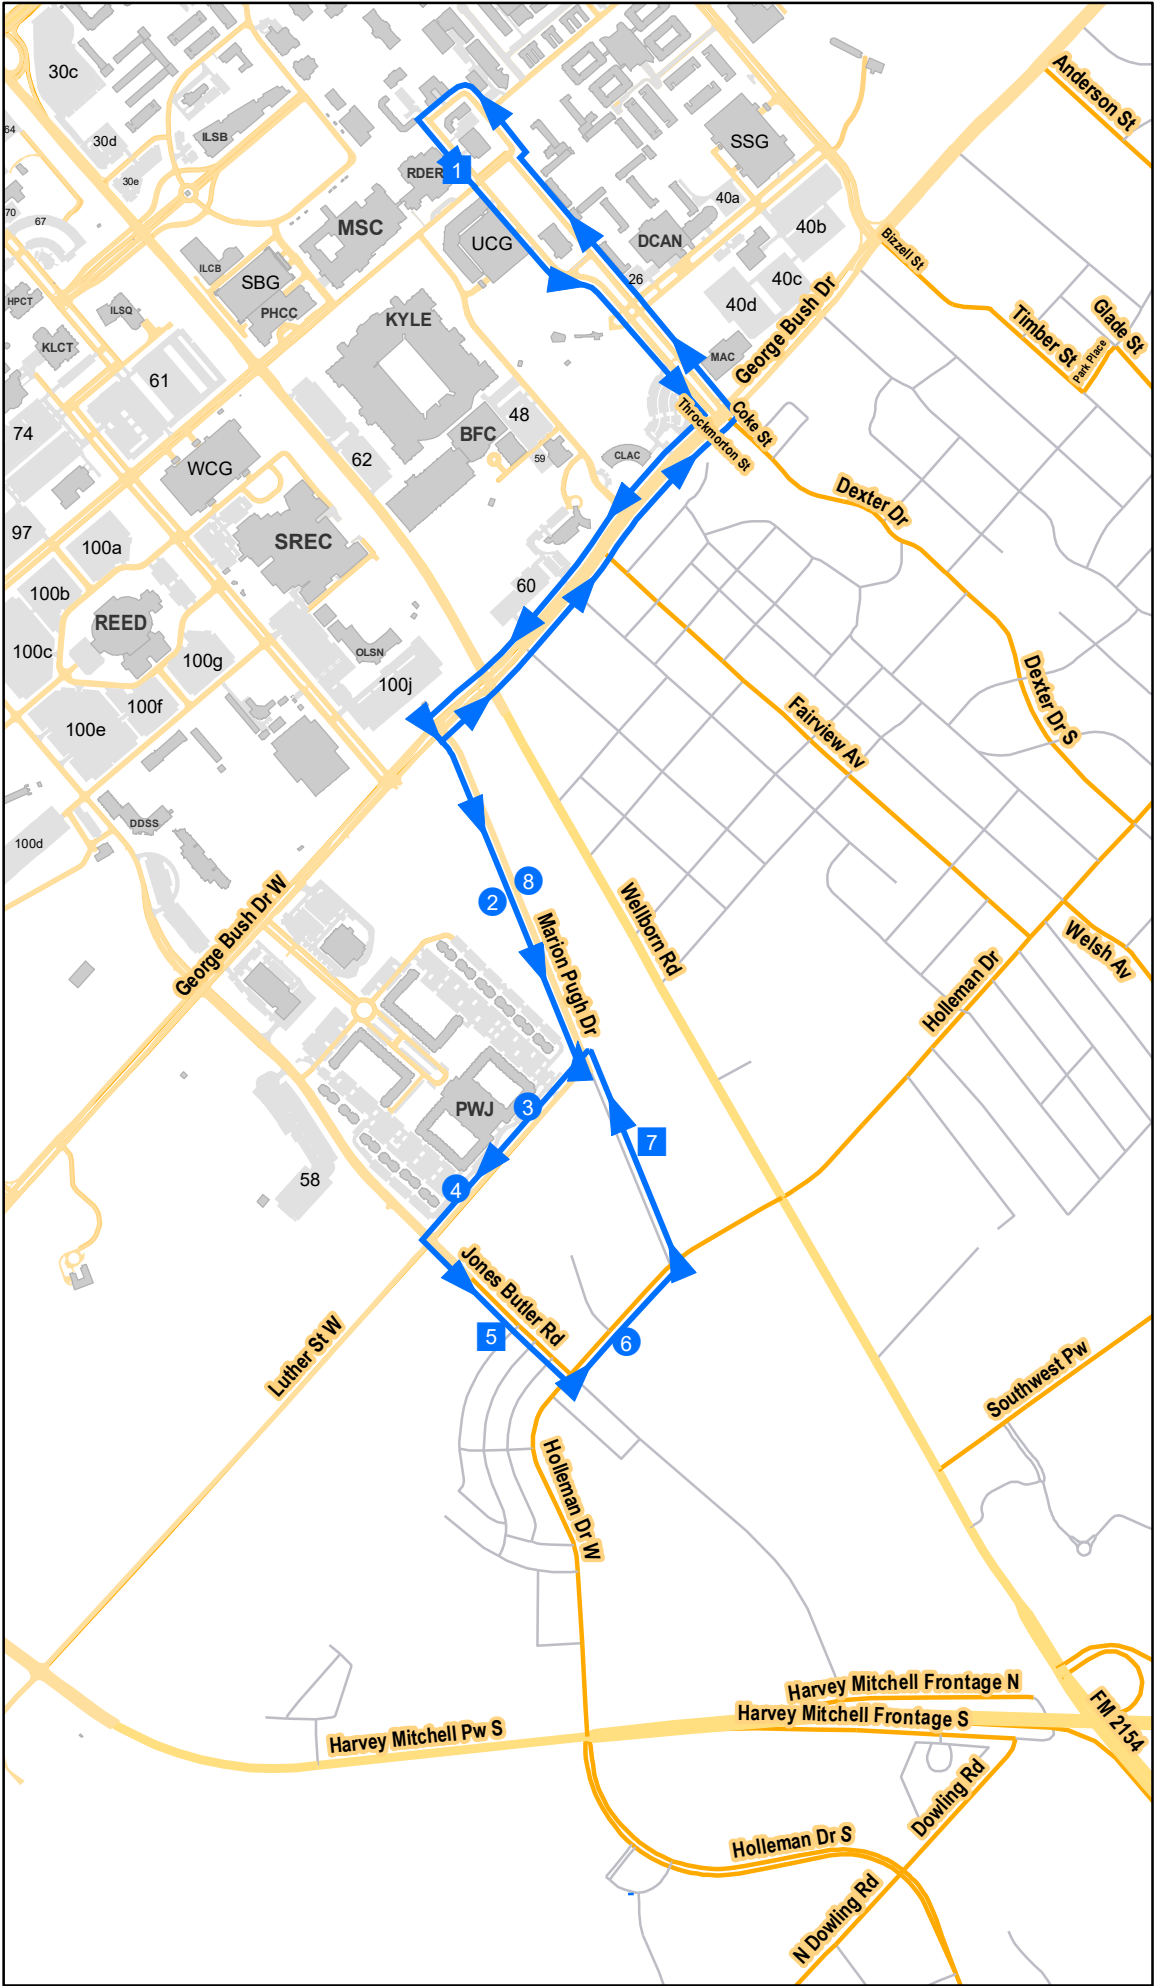

# Route 36

1. Trigon
2. Marion Pugh @ G Bush - Out
3. Park West 1
4. Park West 2
5. Jones-Butler @ Woodsman - Out
6. John Crompton Park
7. Marion Pugh @ Holleman
8. Marion Pugh @ G Bush - Inbound

● Regular Bus Stops      ■ Bus Stops with specific leave times